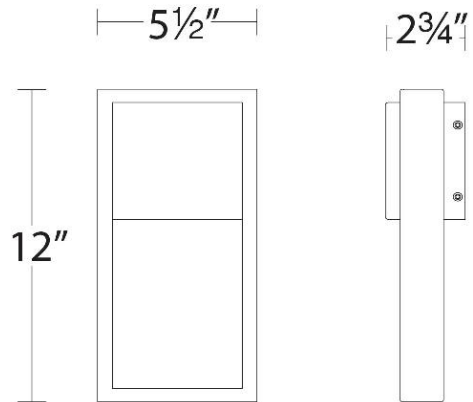

LINE DRAWING:

WS-W15912