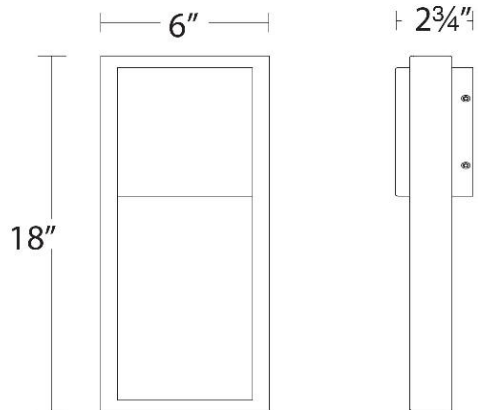

LINE DRAWING:

WS-W15918