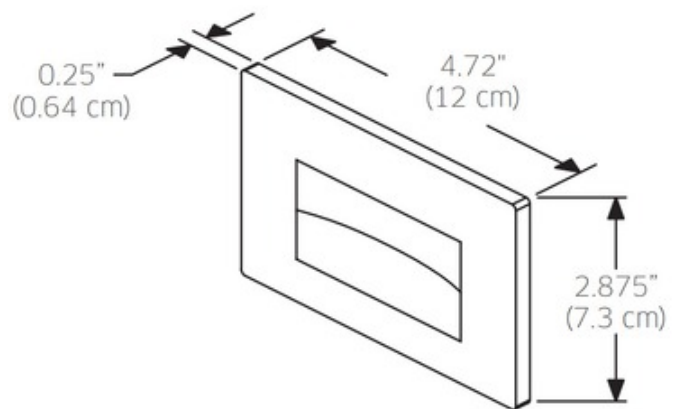

COMPANY	PROJECT	FIXTURE TYPE	APPROVED BY	DATE