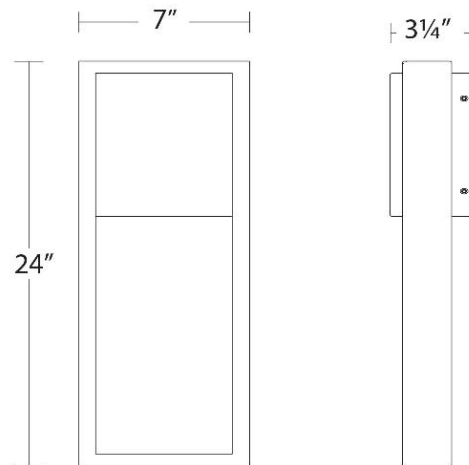

FINISHES:

Black

LINE DRAWING:

WS-W15924

BRAND

DALS Lighting

DESCRIPTION

The Horizontal LED Step Light is ideal for decks and stairs in indoor and outdoor applications. Die-cast aluminum housing with faceplate available in White, Black, or Silver Grey finish. Non-visible hardware. 120VAC direct connection. Fits on a standard junction box (3 inch length x 2 inch wide x 2.5 inch depth). Junction box must be mounted horizontally. ETL listed.

Shown in: Black

SHADE COLOR	N/A
BODY FINISH	Black
WATTAGE	3W
DIMMER	Low Voltage Electronic
DIMENSIONS	4.72"W x 2.88"H x 0.25"D
LED MODULE INCLUDED	
LAMP	1 x LED/3W/120V LED

Technical Information

LUMINOUS FLUX	100 lumens
LUMENS/WATT	33.33
LAMP COLOR	3000K
COLOR RENDERING	80 CRI